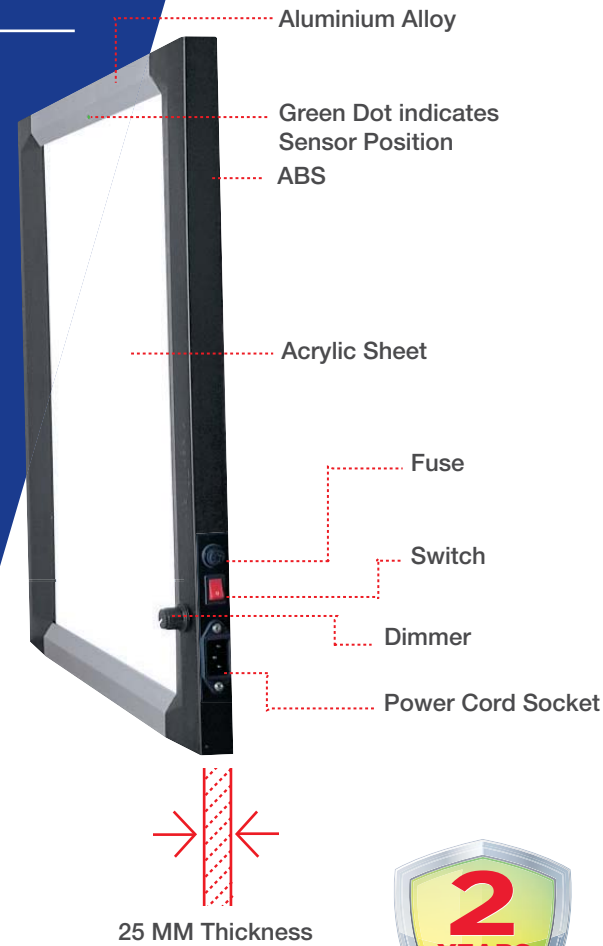

All the four sizes comes with dimmer (intensity controller) and film sensor (Auto Switch)

Single Film	1 Dimmer and 1 Sensor
Double Film	2 Dimmers and 2 Sensors
Three Film	3 Dimmers and 3 Sensors
Four Film	4 Dimmers and 4 Sensors

Characteristics:

- Slimmest X-Ray viewer with a thickness of 25mm (Just 1 inch)
- High brightness of more than 7500 Lux, exclusive for viewing detail image freely
- Excellent uniformity of luminance which is more than 90%
- Adopt LED light source with life of 100,000 hours
- Free from flickering, hence reduced eye-fatigue
- Inbuilt power supply
- Wall & table mounted.
- 2 years off-site warranty

Please ask for Customization for modular Operation Theatre

	Parameters			
	Single Film	Double Film	Three Film	Four Film
View Area (inches L x H)	14 x 17"	28 x 17"	42 x 17"	56 x 17"
External Dimension (MM) L X H X T	505 x 504 x 25 (MM)	884 x 504 x 25 (MM)	1257 x 504 x 25 (MM)	1635 x 504 x 25 (MM)
Light Source	LED	LED	LED	LED
Colour Temp.	8000K	8000K	8000K	8000K
Brightness	>7500 LUX	>7500 LUX	>7500 LUX	>7500 LUX
LED Life	100,000 Hours	100,000 Hours	100,000 Hours	100,000 Hours
Power	AC 100-270V (47-53 HZ)	AC 100-270V (47-53 HZ)	AC 100-270V (47-53 HZ)	AC 100-270V (47-53 HZ)
Power Supply	30W	60W	90W	120W

	Parameters			
	Single Film	Double Film	Three Film	Four Film
View Area (inches L x H)	14 x 17"	28 x 17"	42 x 17"	56 x 17"
External Dimension (MM) L X H X T	496 x 512 x 45 (MM)	866 x 512 x 45 (MM)	1217 x 512 x 45 (MM)	1570 x 512 x 45 (MM)
Light Source	LED	LED	LED	LED
Colour Temp.	7000K	7000K	7000K	7000K
Brightness	>10,000 LUX	>10,000 LUX	>10,000 LUX	>10,000 LUX
LED Life	100,000 Hours	100,000 Hours	100,000 Hours	100,000 Hours
Power	AC 100-270V (47-53 HZ)	AC 100-270V (47-53 HZ)	AC 100-270V (47-53 HZ)	AC 100-270V (47-53 HZ)
Power Supply	40W	80W	120W	160W