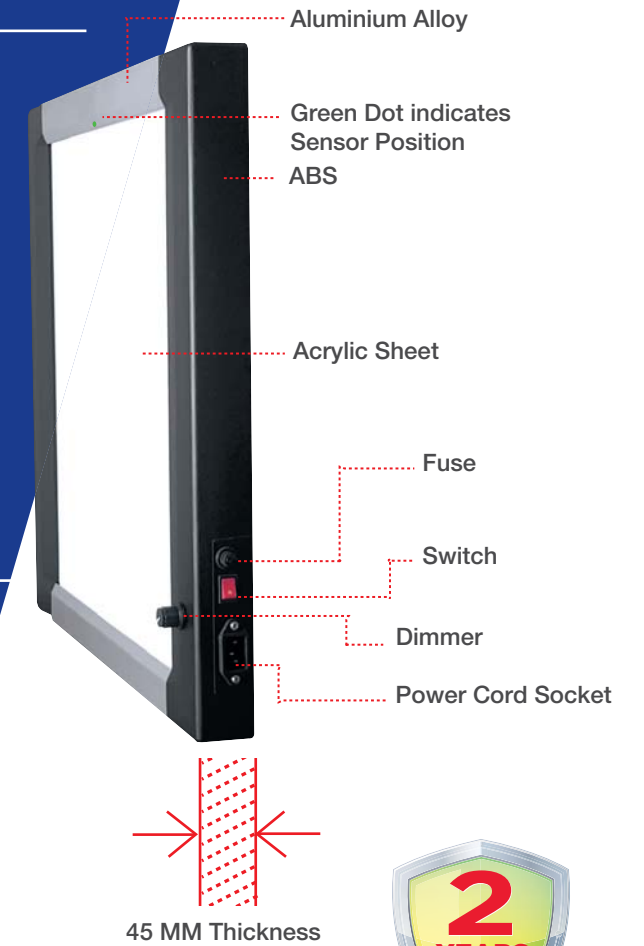

Please ask for Customization for modular Operation Theatre

XVIEW DELUXE

LED X-RAY VIEW BOX

All the four sizes comes with dimmer (intensity controller) and film sensor (Auto Switch)

Single Film	1 Dimmer and 1 Sensor
Double Film	2 Dimmers and 2 Sensors
Three Film	3 Dimmers and 3 Sensors
Four Film	4 Dimmers and 4 Sensors

Characteristics:

- X-Ray viewer with a thickness of 45mm (less than 2 inches)
- High brightness of more than 10000 Lux, exclusive for viewing detail image freely
- Excellent uniformity of luminance which is more than 90%
- Adopt LED light source with life of 100,000 hours
- Free from flickering, hence reduced eye-fatigue
- Inbuilt power supply
- Wall & table mounted.
- 2 years off-site warranty

Please ask for Customization for modular Operation Theatre

	Parameters			
	Single Film	Double Film	Three Film	Four Film
View Area (inches L x H)	14 x 17"	28 x 17"	42 x 17"	56 x 17"
External Dimension (MM) L X H X T	505 x 504 x 25 (MM)	884 x 504 x 25 (MM)	1257 x 504 x 25 (MM)	1635 x 504 x 25 (MM)
Light Source	LED	LED	LED	LED
Colour Temp.	8000K	8000K	8000K	8000K
Brightness	>7500 LUX	>7500 LUX	>7500 LUX	>7500 LUX
LED Life	100,000 Hours	100,000 Hours	100,000 Hours	100,000 Hours
Power	AC 100-270V (47-53 HZ)	AC 100-270V (47-53 HZ)	AC 100-270V (47-53 HZ)	AC 100-270V (47-53 HZ)
Power Supply	30W	60W	90W	120W

	Parameters			
	Single Film	Double Film	Three Film	Four Film
View Area (inches L x H)	14 x 17"	28 x 17"	42 x 17"	56 x 17"
External Dimension (MM) L X H X T	496 x 512 x 45 (MM)	866 x 512 x 45 (MM)	1217 x 512 x 45 (MM)	1570 x 512 x 45 (MM)
Light Source	LED	LED	LED	LED
Colour Temp.	7000K	7000K	7000K	7000K
Brightness	>10,000 LUX	>10,000 LUX	>10,000 LUX	>10,000 LUX
LED Life	100,000 Hours	100,000 Hours	100,000 Hours	100,000 Hours
Power	AC 100-270V (47-53 HZ)	AC 100-270V (47-53 HZ)	AC 100-270V (47-53 HZ)	AC 100-270V (47-53 HZ)
Power Supply	40W	80W	120W	160W